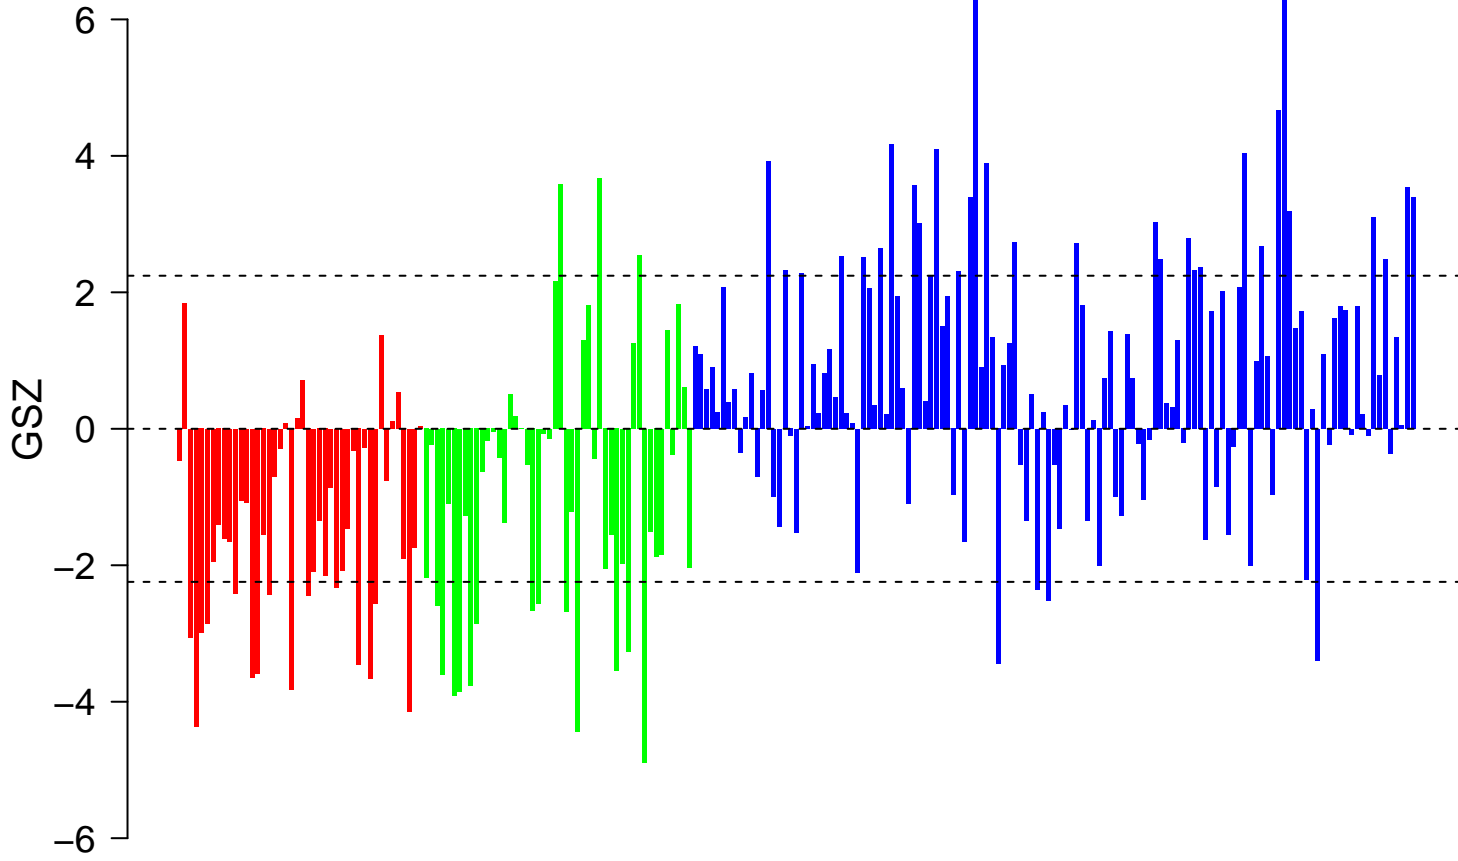

SAGIV_CD24_TARGETS_DN

SAGIV_CD24_TARGETS_DN

■ on
■ -
□ off

SAGIV_CD24_TARGETS_DN